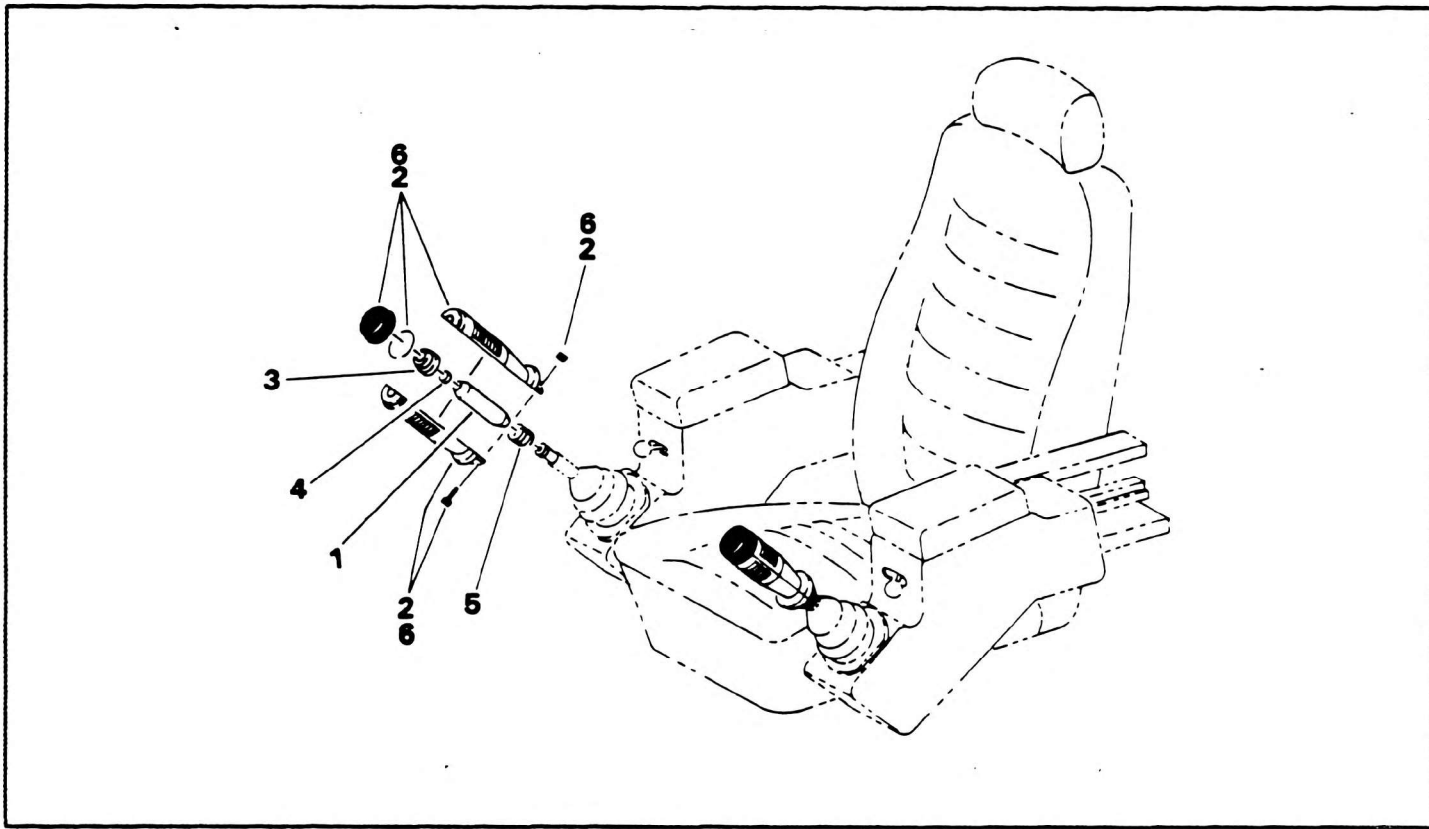

# CONTROL HANDLES INSTALLATION

GROVE

NO.	PART NO.	QTY	DESCRIPTION	NO.	PART NO.	QTY	DESCRIPTION
1 +	7-486-001803	1	ROTATION INDICATOR ASSEMBLY				
2	6-511-000441	1	HANDLE ASSY				
			9-511-100017 BOOT + CLAMP				
			9-511-100018 HARDWARE KIT				
3	4-140-4-00058	1	ADPATER				
4	6-242-000034	1	BUTTON				
5	7-834-000194	1	SPRING				
6	7-511-000440	1	HANDLE ASSY, CONTROL				
			9-511-100016 HANDLE				
			9-511-100017 BOOT + CLAMP				
			9-511-100018 HARDWARE KIT				